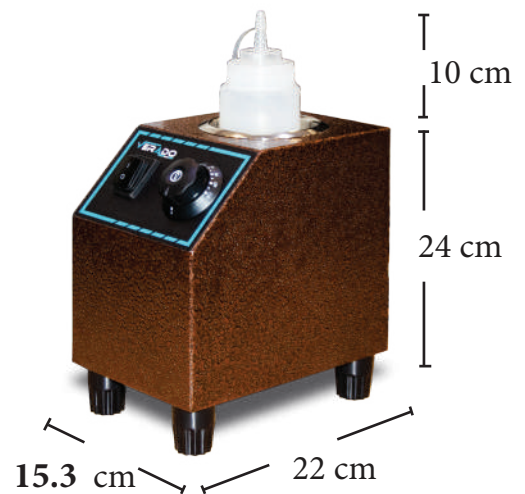

VERADO

Your Optimal Choice Chocolate & Cheese Heater

Technical information

	CH 101	CH 102
	Single	Double
Body	Colored - stainless-steel - electrostatic painting	
Dimension (cm)	15.3 X 22 X 24.3 + 10	30.7 X 22 X 24.3 + 10 cm
Power	200 Watt	400 Watt
Volt	220 V / 50 Hz	
Temperature	30 - 110°C (Adjustable)	